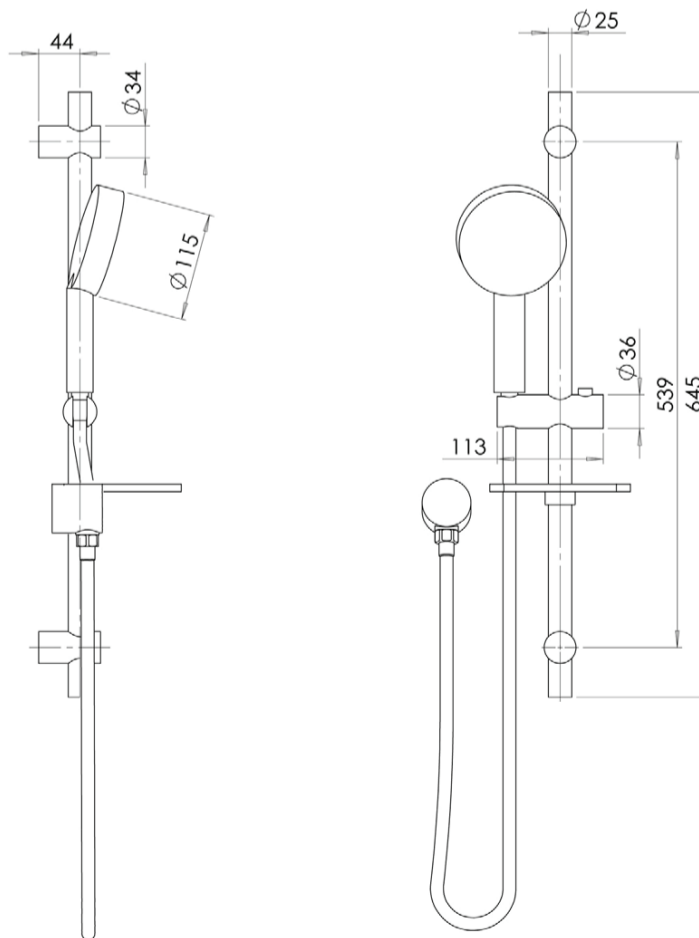

PHOENIX *Just Add Water*

Vivid Hand Shower on 650mm Rail

V685CHR

Features:

- Water saving technology
- Blend of form and function

Water Rating: WELS 3 star

Warranty: 7 years replacement product or part, 1 year replacement product or part & labour Jumper valve & ceramic disc spindles, 1 year parts only

Finish: Chrome Plated

NOTE: Images, specifications and dimensions correct at time of publishing. It is advised that these details be confirmed prior to construction as no liability will be taken by Harvey Norman Commercial for any changes in specifications.