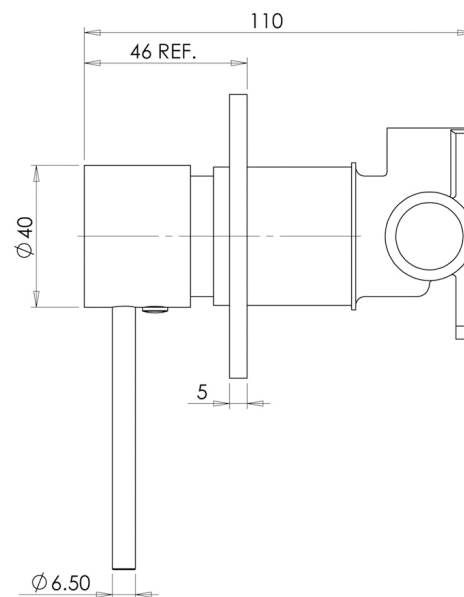

PHOENIX
Just Add Water

Vivid Slim Bath/Shower Mixer

VS780CHR

Features:

- Ceramic disc cartridge
- Designer slimline handle

Finish: Chrome Plated, also available in Matte Black

NOTE: Images, specifications and dimensions correct at time of publishing. It is advised that these details be confirmed prior to construction as no liability will be taken by Harvey Norman Commercial for any changes in specifications.