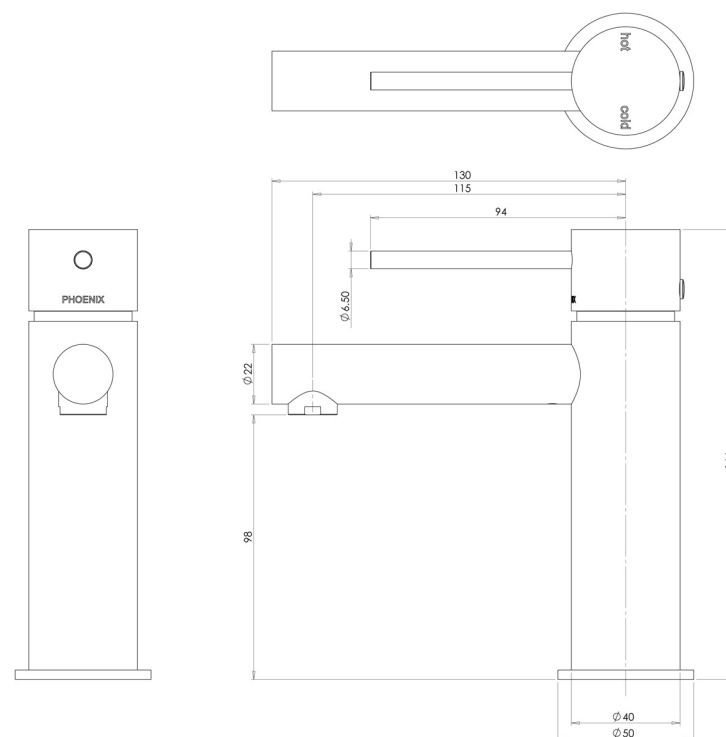

METHVEN

Minimalist Gooseneck Sink Mixer with Pull Out Spray

012329

Features:

- 7.5L/min
- 40mm ceramic disc cartridge can be adjusted to reduce water temperature and flow control settings, saving energy
- Adjustable temperature and flow control settings to prevent scalding and splashing
- Fully flexible and retractable stainless steel pull-out hose for longevity
- Pin lever handle
- Fast-Fit installation method
- Spout fitted with aerator

PHOENIX
Just Add Water

Vivid Slim Basin Mixer

VS770CHR

Features:

- Ceramic disc cartridge
- 4.5L/min
- Water saving technology
- Designer slimline lever handles

Water Rating: WELS 6 star

Finish: Chrome Plated, also available in Matte Black

PHOENIX
Just Add Water

Vivid Slim Bath/Shower Mixer

VS780CHR

Features:

- Ceramic disc cartridge
- Designer slimline handle

Finish: Chrome Plated, also available in Matte Black

NOTE: Images, specifications and dimensions correct at time of publishing. It is advised that these details be confirmed prior to construction as no liability will be taken by Harvey Norman Commercial for any changes in specifications.