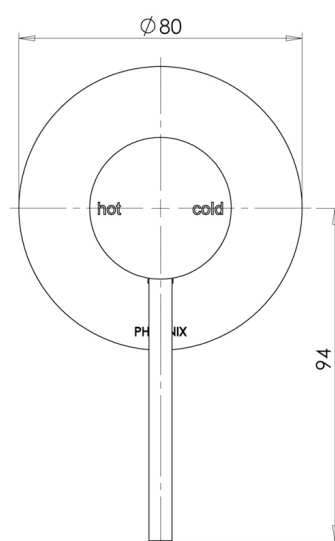

PHOENIX
Just Add Water

Vivid Slim Basin Mixer

VS770CHR

Features:

- Ceramic disc cartridge
- 4.5L/min
- Water saving technology
- Designer slimline lever handles

Water Rating: WELS 6 star

Finish: Chrome Plated, also available in Matte Black

PHOENIX
Just Add Water

Vivid Slim Bath/Shower Mixer

VS780CHR

Features:

- Ceramic disc cartridge
- Designer slimline handle

Finish: Chrome Plated, also available in Matte Black

NOTE: Images, specifications and dimensions correct at time of publishing. It is advised that these details be confirmed prior to construction as no liability will be taken by Harvey Norman Commercial for any changes in specifications.